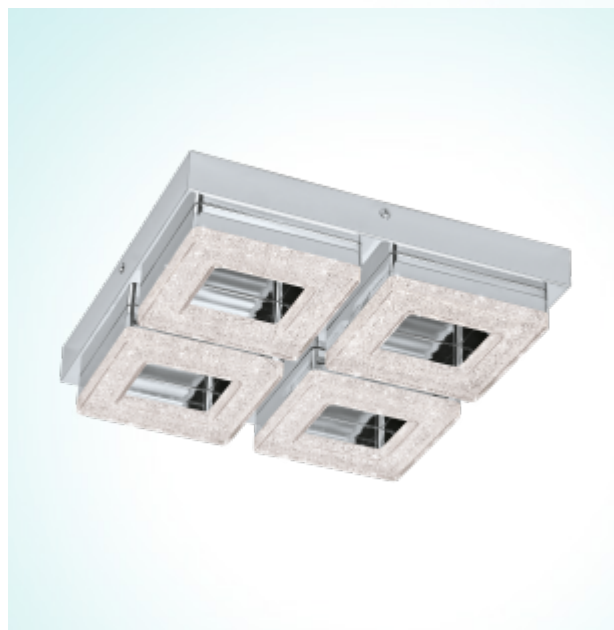

95657

FRADELO

General Information

Article:	95657
Lighting Type:	wall / ceiling luminaire
Collection:	Style
EAN Code:	9002759956578

Dimensions

Depth:	280 mm
Width:	280 mm
Height:	60 mm
Weight:	1.562 kg

Illuminant

Socket:	LED
Illuminant:	LED
Delivery:	incl.
Wattage:	4x 4W
Luminous Flux:	1600 lm
Luminous Colour:	3000K warm white
Average Lifetime:	25,000 h
Energy Efficiency:	A+

Material & Colour

Enclosure Material:	steel
Enclosure Colour:	chrome
Glass / Shade Material:	plastic, crystal
Glass / Shade Colour:	chrome, clear

Technical Information

Protection Rating:	IP20
Protection Class:	2
Line Voltage:	220-240V,50/60Hz

LED

Technical changes reserved